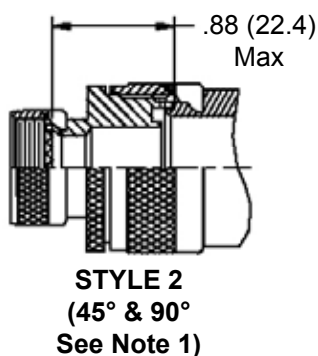

CONNECTOR
DESIGNATORS

A-F-H-L-S

ROTATABLE
COUPLING

TYPE G INDIVIDUAL
OR OVERALL
SHIELD TERMINATION

STYLE H
Heavy Duty
(Table X)

STYLE A
Medium Duty
(Table XI)

STYLE M
Medium Duty
(Table XI)

STYLE D
Medium Duty
(Table XI)