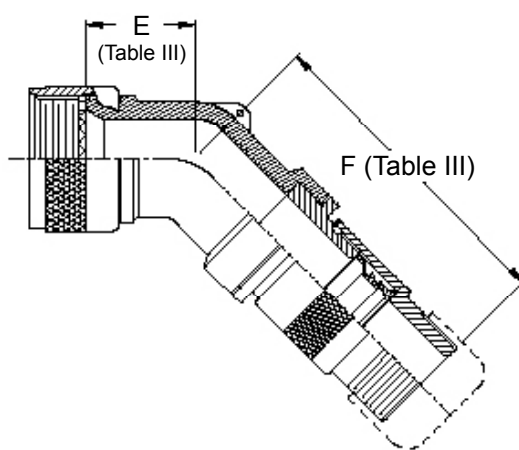

CONNECTOR
DESIGNATORS

A-F-H-L-S

ROTATABLE
COUPLING

TYPE G INDIVIDUAL
OR OVERALL
SHIELD TERMINATION

STYLE H
Heavy Duty
(Table X)

STYLE A
Medium Duty
(Table XI)

STYLE M
Medium Duty
(Table XI)

STYLE D
Medium Duty
(Table XI)