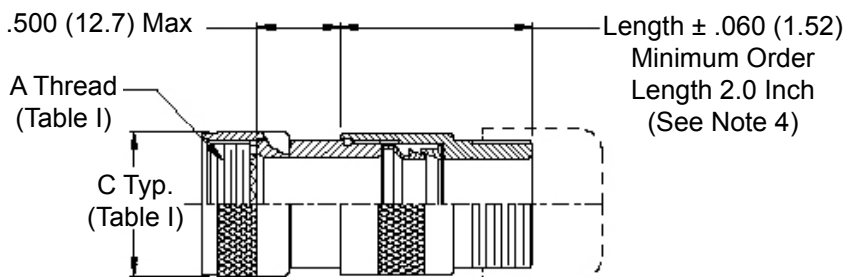

CONNECTOR
DESIGNATORS

A-F-H-L-S

ROTATABLE
COUPLING

TYPE G INDIVIDUAL
OR OVERALL
SHIELD TERMINATION

STYLE H
Heavy Duty
(Table X)

STYLE A
Medium Duty
(Table XI)

STYLE M
Medium Duty
(Table XI)

STYLE D
Medium Duty
(Table XI)