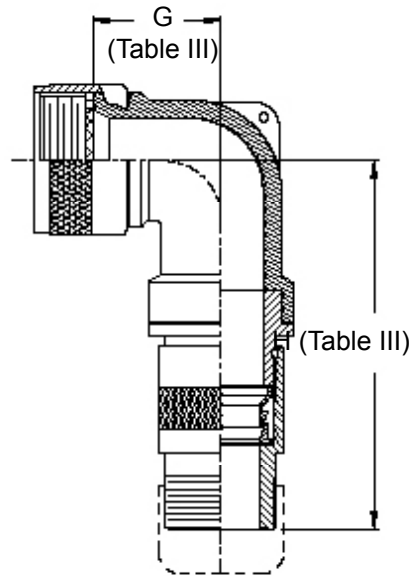

CONNECTOR
DESIGNATORS

A-F-H-L-S

ROTATABLE
COUPLING

TYPE G INDIVIDUAL
OR OVERALL
SHIELD TERMINATION

STYLE H
Heavy Duty
(Table X)

STYLE A
Medium Duty
(Table XI)

STYLE M
Medium Duty
(Table XI)

STYLE D
Medium Duty
(Table XI)